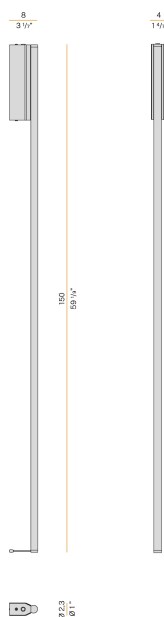

PANZERI

Hilow Line

220-240V AC dimmable (DALI/Push DIM)

A11001.150.0502

● white

Data sheet

CODE	A11001.150.0502
SYSTEM POWER CONSUMPTION	27W
EFFICACY	62.8lm/W
LIGHT SOURCE	LED
LIGHT SOURCE LIFETIME	L70 (B10) 60.000h
COLOUR TEMPERATURE	2700K Ra>90
LIGHT DISTRIBUTION	diffused
POWER SUPPLY	220-240V AC
FREQUENCY	50/60Hz
ELECTRICAL CONFIGURATION	dimmable (DALI/Push DIM)
DRIVER	integrated included
NOMINAL LUMINOUS FLUX	2520lm
LUMEN OUTPUT	1696lm
EFFICIENCY	67.3%
WEIGHT	1,35 Kg
PROTECTION DEGREE	IP20
COLOUR TOLLERANCES	SDCM 3
PACKING DIMENSIONS	12,0 x 160,0 x 7,0 cm

Wall lighting fixture for interiors, with indirect light emission.
Pickled sheet metal wall bracket in polyacrylic paint.
Pickled sheet metal wall plate in polyacrylic paint.
Extruded aluminium structure in white, mat black, bronze, mat brass or titanium polyacrylic paint.
Die-cast aluminium end caps in polyacrylic paint.
Extruded polycarbonate diffuser with opaline finish.

Technical drawing

PANZERI

Hilow Line

Accessories / power supply

YCI11002.400

4m (157,5") long power cable with foot switch and plug.